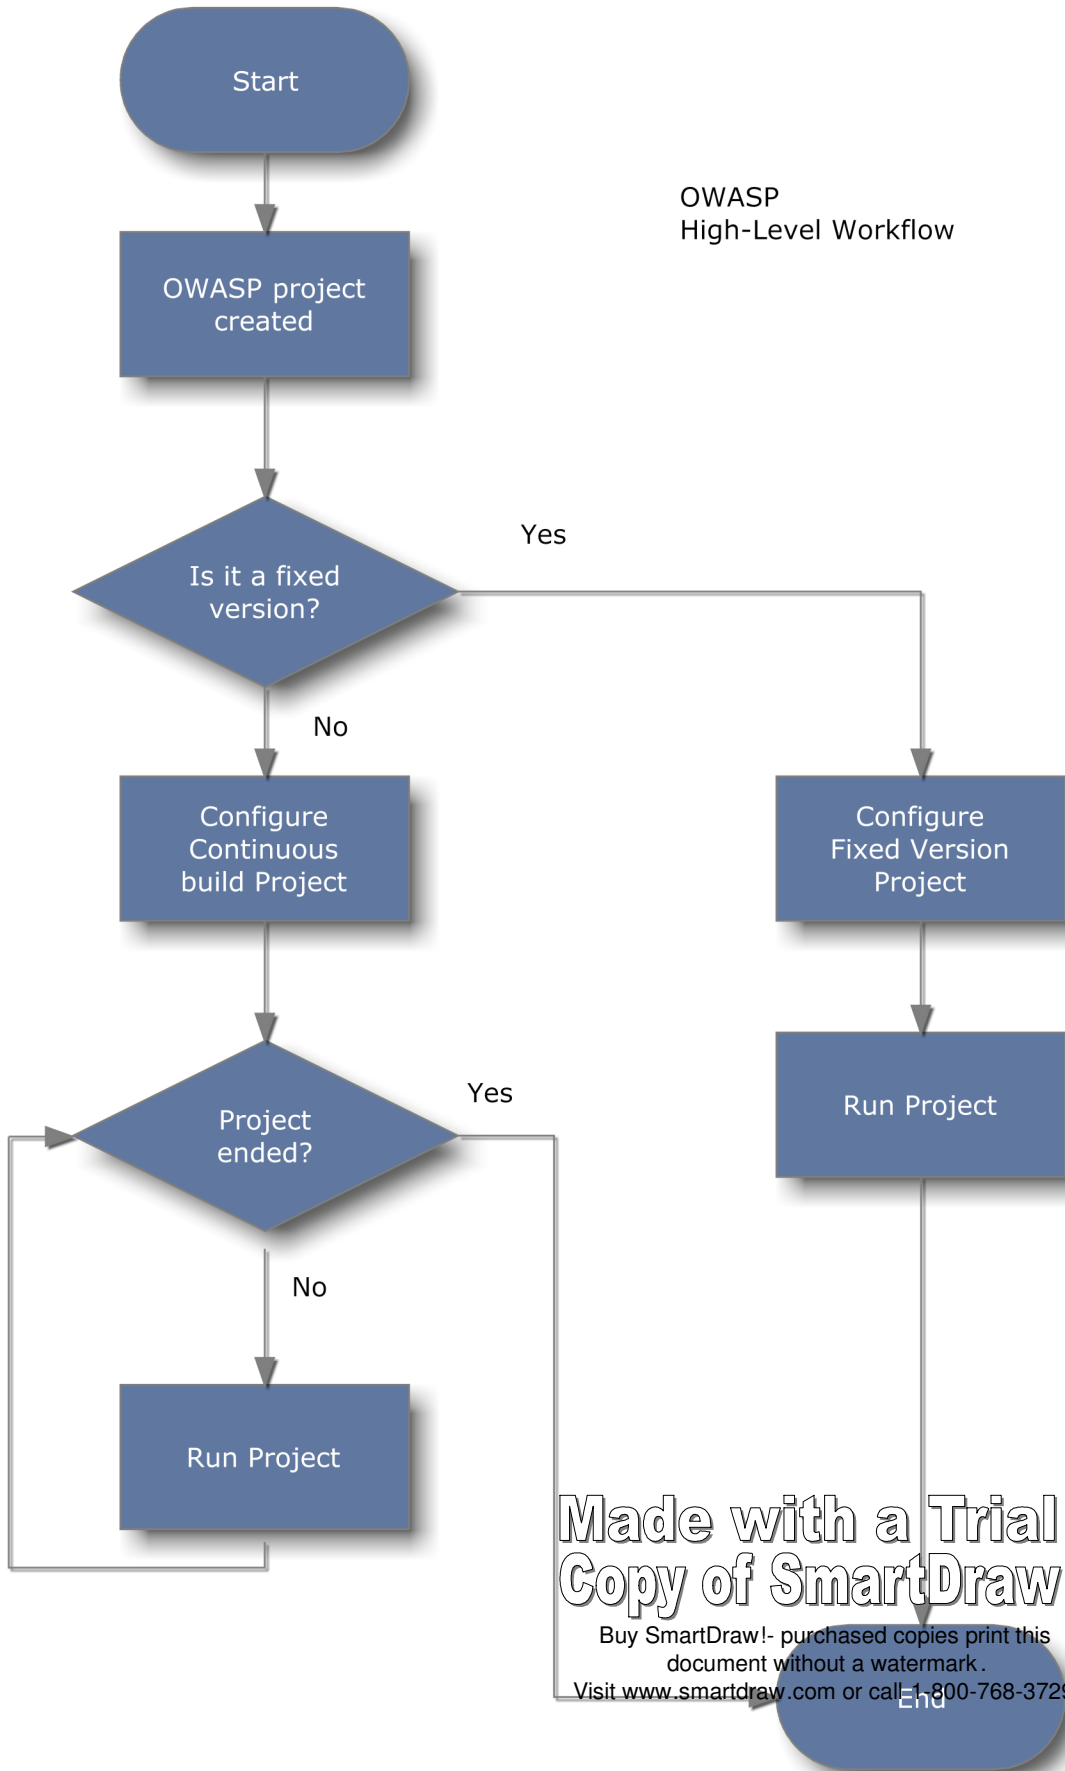

OWASP
High-Level Workflow

Made with a Trial
Copy of SmartDraw

Buy SmartDraw!- purchased copies print this document without a watermark.
Visit www.smartdraw.com or call 1-800-768-3729.