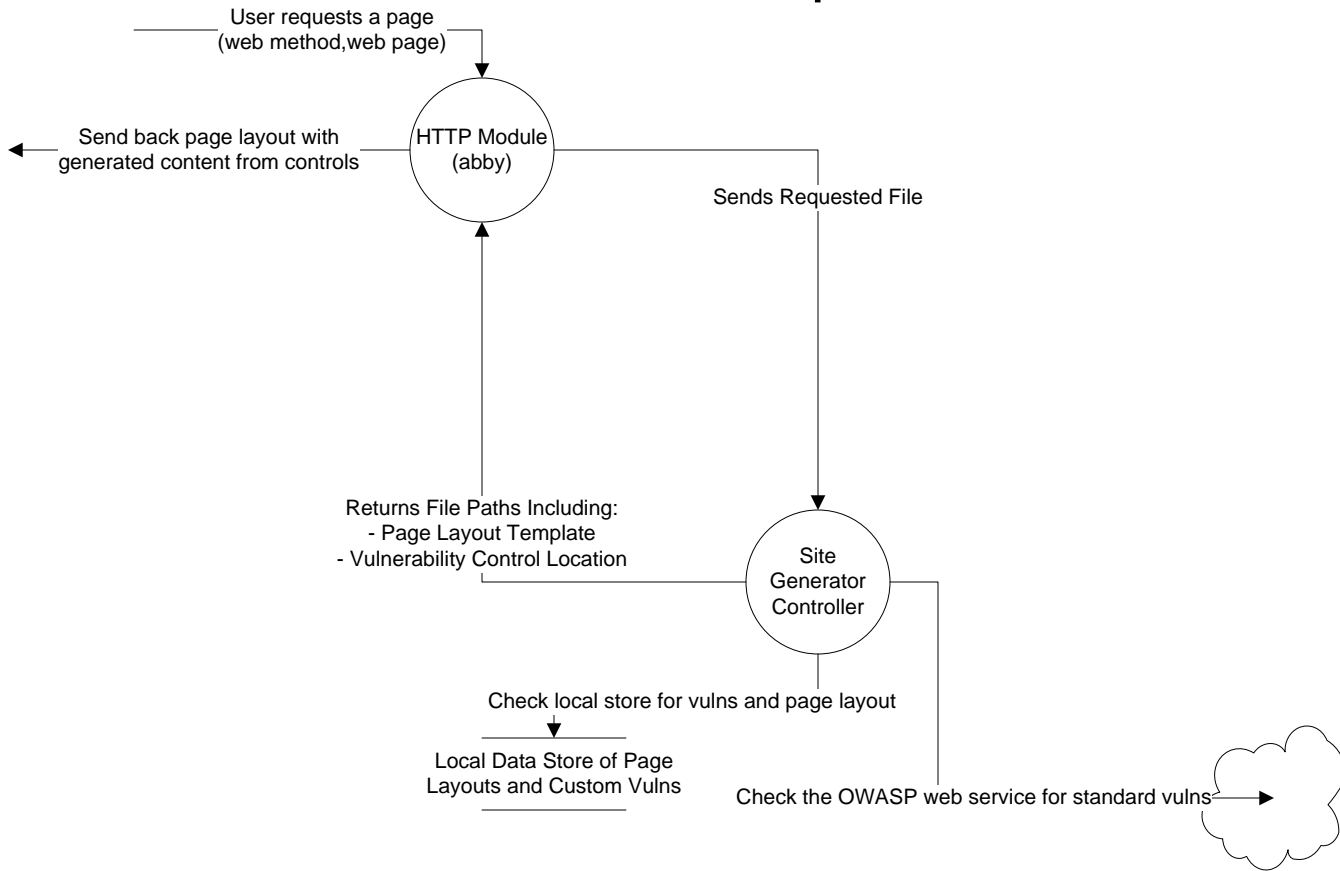

Data Flow for web request

Dataflow for when a user is using the controller