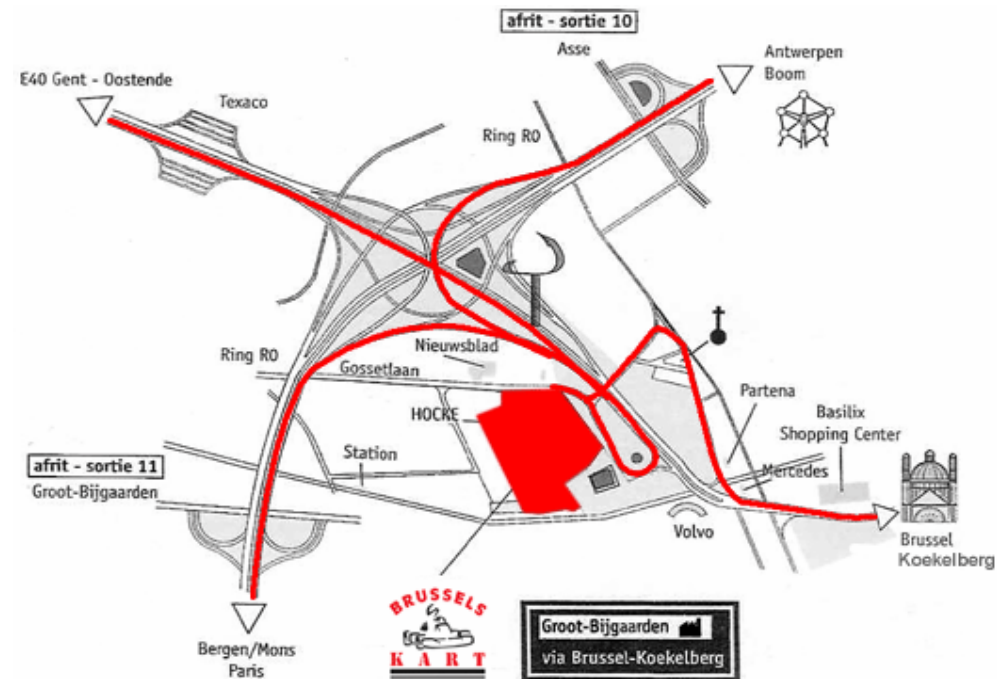

## Route Description to Storage Expo and Infosecurity.be, Brussels Kart

At 23 & 24 March 2005, **Infosecurity.be and Storage Expo** takes place at the Brussels Kart. The Kart is located on the **E40 Oostende- Brussel and the Ring around Brussel**, exit Brussel-Koekelberg, zone Gosset.

**Exit 10:**

Asse/Zellik/  
Groot-Bijgaarden  
N9

- After you have taken this exit stay on to the left lane and follow the signs Zellik/Groot Bijgaarden.
- Then cross the road and take the first left, sign Groot bijgaarden (Industrial zone)/Zellik.
- Take the first road to the right and drive towards the roundabout, on the roundabout follow the sign Groot bijgaarden (industrial zone)/Zellik again.
- At the second roundabout go straight on, follow the sign Zellik/Groot Bijgaarden (N9)
- At the T-junction with the Volvo Garage at your right, you go right.
- After the traffic lights stay right and follow the way to the right.
- Drive straight on and follow the signs Koekelberg/Groot-Bijgaarden N9b,
- Drive straight on and after you passed the viaduct, you have to take the first way to the right.
- After about 100m. you will arrive at Brussels Kart Expo Centre.

➤ **Exit 11:**

- After you have taken the exit at Brussel/Koekelberg you have to take exit 21 Asse/Zellik/Groot-Bijgaarden (industrial zone) N9
- Drive on and follow the signs to Groot-Bijgaarden/Zône Gosset.
- Take a left before the viaduct
- In about 100m. you will reach the Brussels kart Expo Centre.

• **From the direction of Gent / Oostende:**

- When you get near Brussels follow the signs of;

**DO NOT FOLLOW THE SIGNS TO EXPO CENTER!!**

- Drive on until you can take Exit 21 to, Groot-Bijgaarden (industrial zone)/Asse/Zellik N9. Take this Exit.
- Drive on and follow the signs; Groot-Bijgaarden/zône Gosset.
- Take a left before the viaduct
- In about 100m. you will reach the Brussels kart Expo Centre.