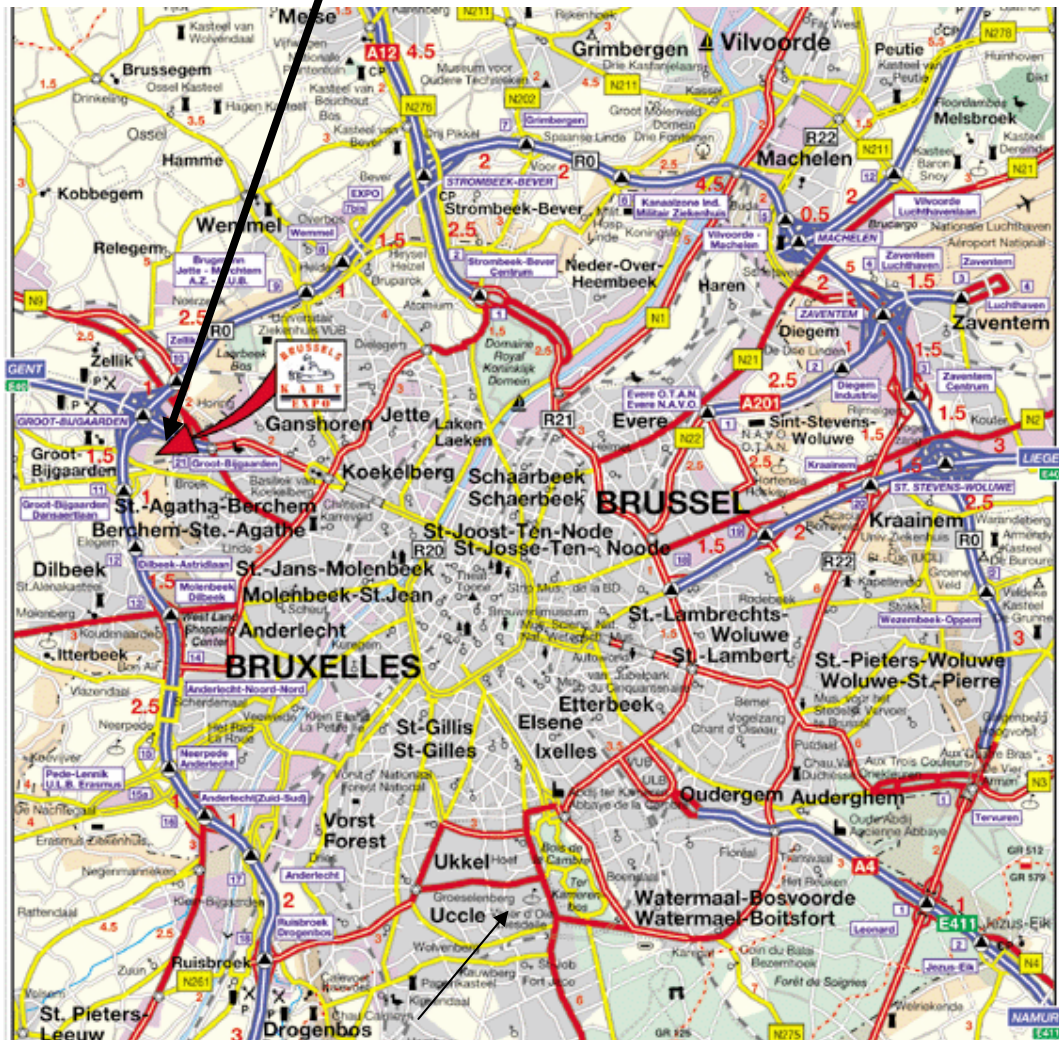

Infosecurity.be, Brussels Kart

The address of the exhibition hall:
BRUSSELS KART
A. Gossetlaan 11
1702 Groot-Bijgaarden
Belgium
Tel: +32 (0)2 4672800

To find more details about Brussels Kart, please visit: <http://www.brusselskartexpo.be>.